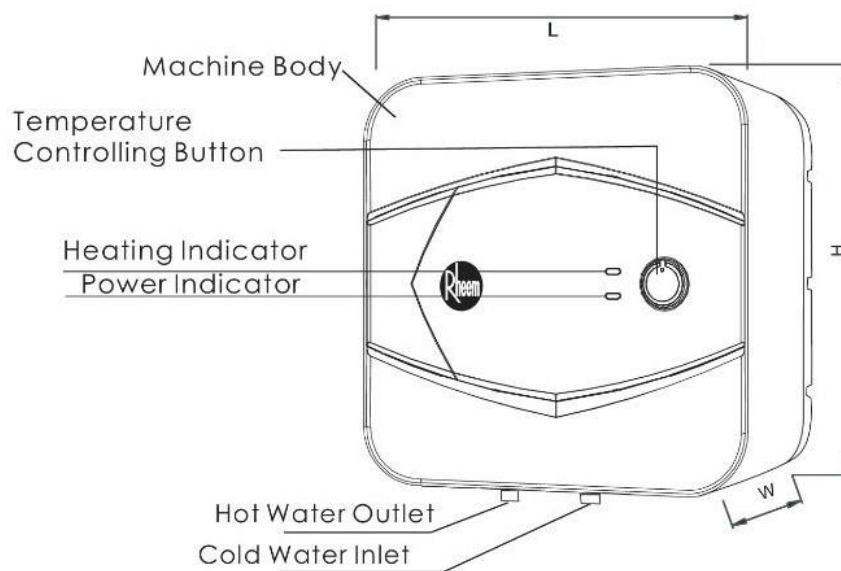

Brand : RHEEM, USA  
 Name : Storage water heater  
 Item Code : RCY 15  
 Designer :  
 Color / Finish : White  
 Dimensions : Overall (LxWxH in cm) 39.5 x 39.5 x 33.8 cm

**Product info:**

- Capacity: 15 liters
- High impact resistance ABS body for added durability
- Exclusive vitreous enamel coating to resist corrosion in inner tank
- Self sacrificing resistor magnesium anode rod to counter aggressive water and prolong lifespan of storage water heater
- High density CFC free polyurethane foam with epoxy coated jacket for superior heat retention to reduce heating time and enhance energy savings
- Pressure relief valve with built in check valve to prevent excess build-up pressure in inner tank.
- Adjustable immersion thermostat with thermal cut out to avoid overheating and prevent scalding
- Enamel water connection to protect pipes from rust.
- On/off indicator lights for added safety to indicate operating status of water heater.
- High performance incoloy 840 immersion heating element to provide fast heating, protect heating element from rust, and withstand high temperature